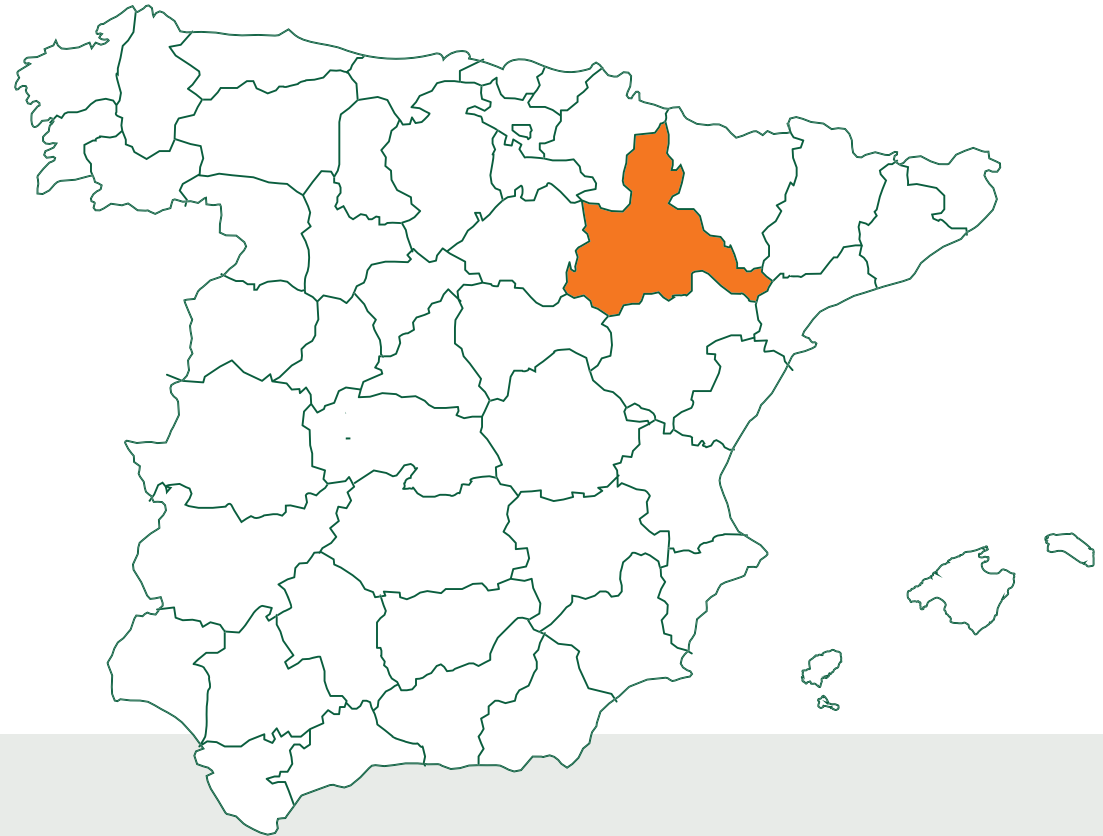

WHO AND WHERE ARE WE?

Martina Logistics is in the **Zaragoza “Ciudad del Transporte” in San Juan de Mozarrifar**, where, in addition to our main offices, we have **1000 m² of warehousing**.

We also have an extensive network of warehouses and collaborators throughout Spain and abroad, which allows us to offer a high-level transportation service to large and small companies alike.

***We are committed to our clients,
offering a safe and efficient service that
is tailored to their needs.***